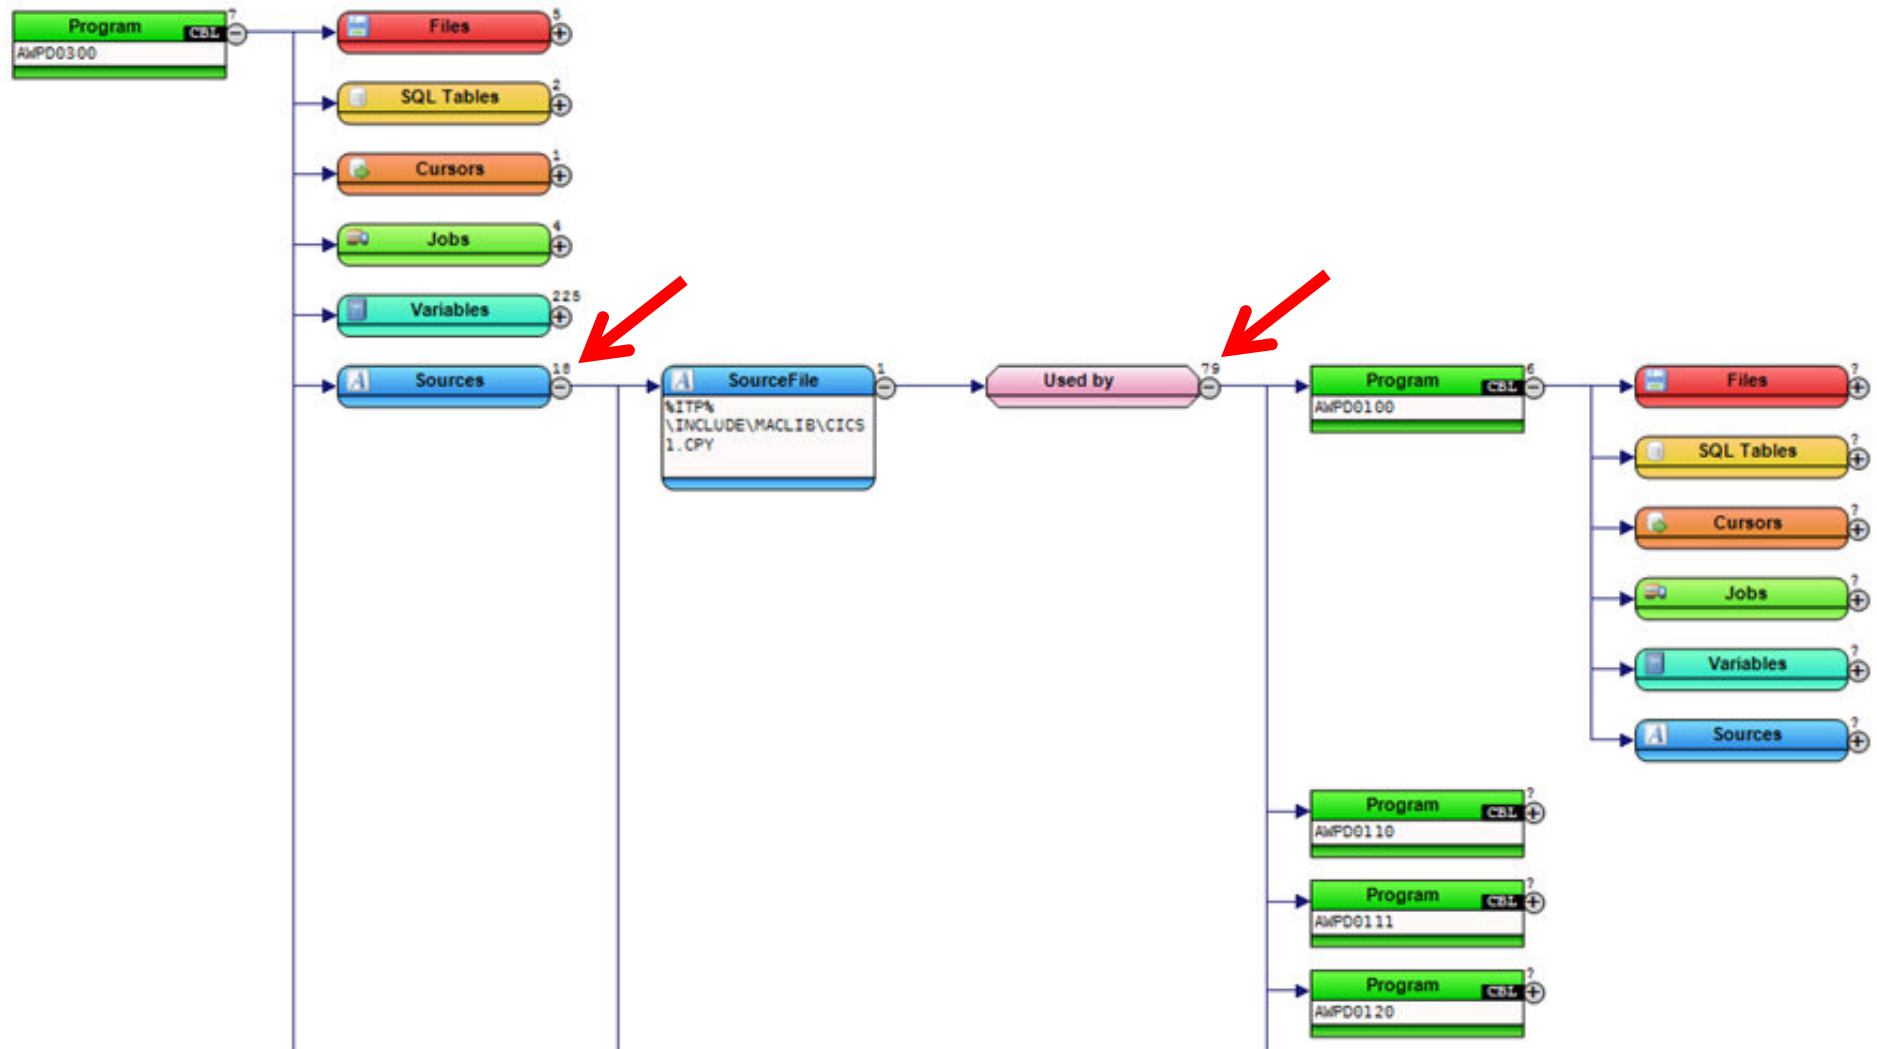

# 225 Variables are used in the Program

# Variable "E1-SATZ" has Level 01 contains 12 Variables of Level 05

18 physical Source Files  
have been scanned for this Program  
The Copybook of this Source File  
is also used in 79 other Programs