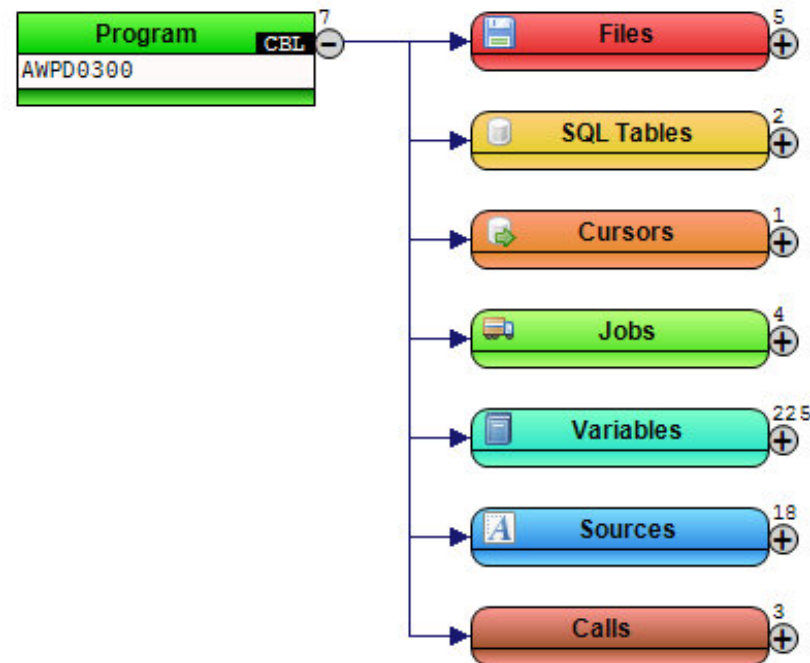

# Interactive Resource Browser of ITP-PANORAMA

A new graphical display of data  
retrieved from the source code

# Five Files are used by this Program

Entity Hierarchy:

- Program (7) CBL
  - Files (5)
  - SQL Tables (2)
  - Cursors (1)
  - Jobs (4)
  - Variables (225)
  - Sources (18)
  - Calls (3)
- Program (5) CBL
  - SQL Table (2)
  - Sources (2)
  - Called from (10)
- Program (2) CBL
  - Program (1) CBL