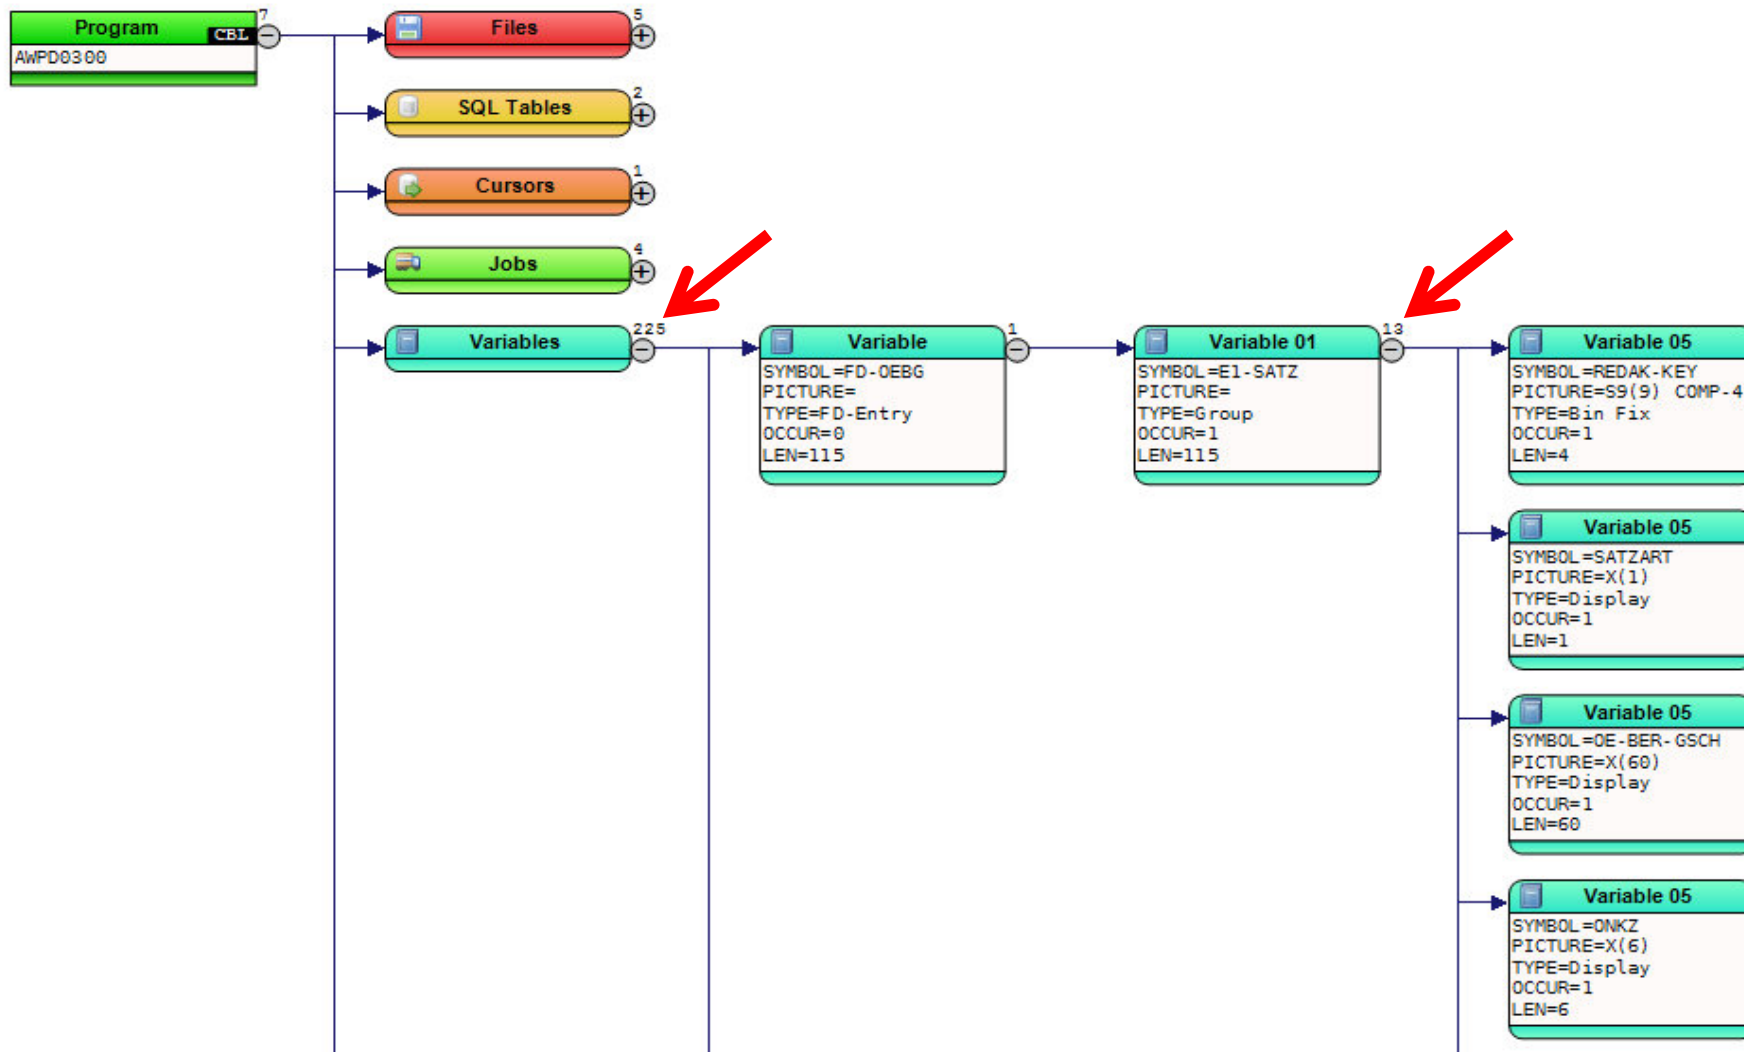

# The Program is used in four Jobs that are also using other Programs

# 225 Variables are used in the Program

# Variable "E1-SATZ" has Level 01 contains 12 Variables of Level 05

18 physical Source Files  
have been scanned for this Program  
The Copybook of this Source File  
is also used in 79 other Programs