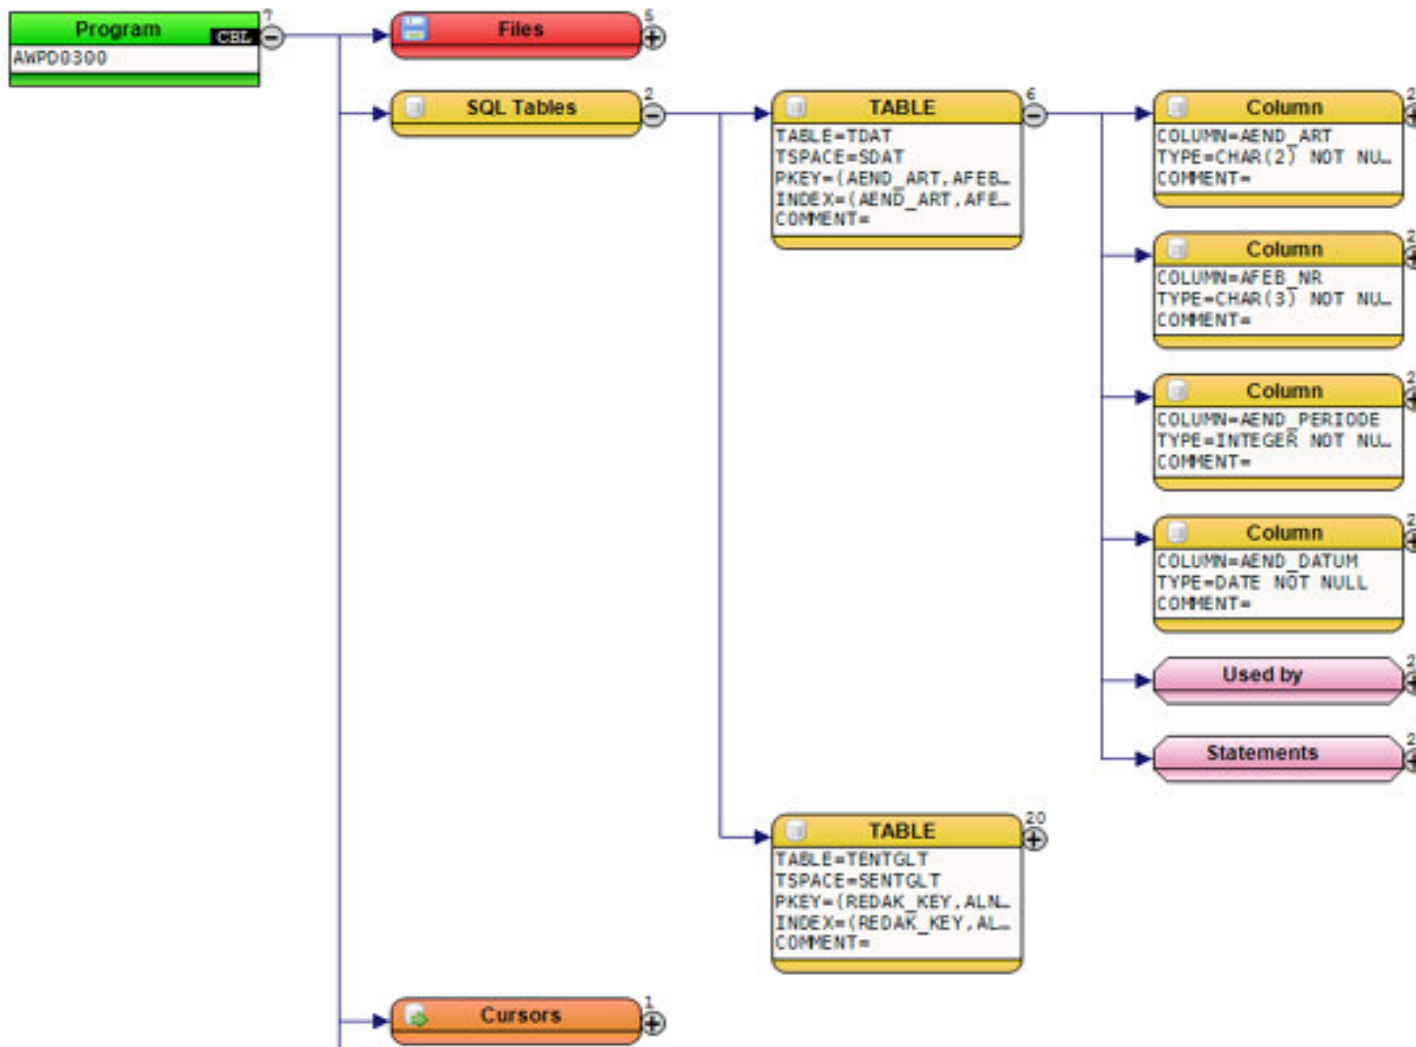

# These Statements are used in the Program in connection with this File

# From this File only one Variable is used in this Program with its Subsets

# The Program is using four Columns of two SQL Tables

Entity Hierarchy:

- Program (7) CBL
  - Files (5)
  - SQL Tables (2)
  - Cursors (1)
  - Jobs (4)
  - Variables (225)
  - Sources (18)
  - Calls (3)
- Program (5) CBL
  - SQL Table (2)
  - Sources (2)
  - Called from (10)
- Program (2) CBL
  - Program (1) CBL