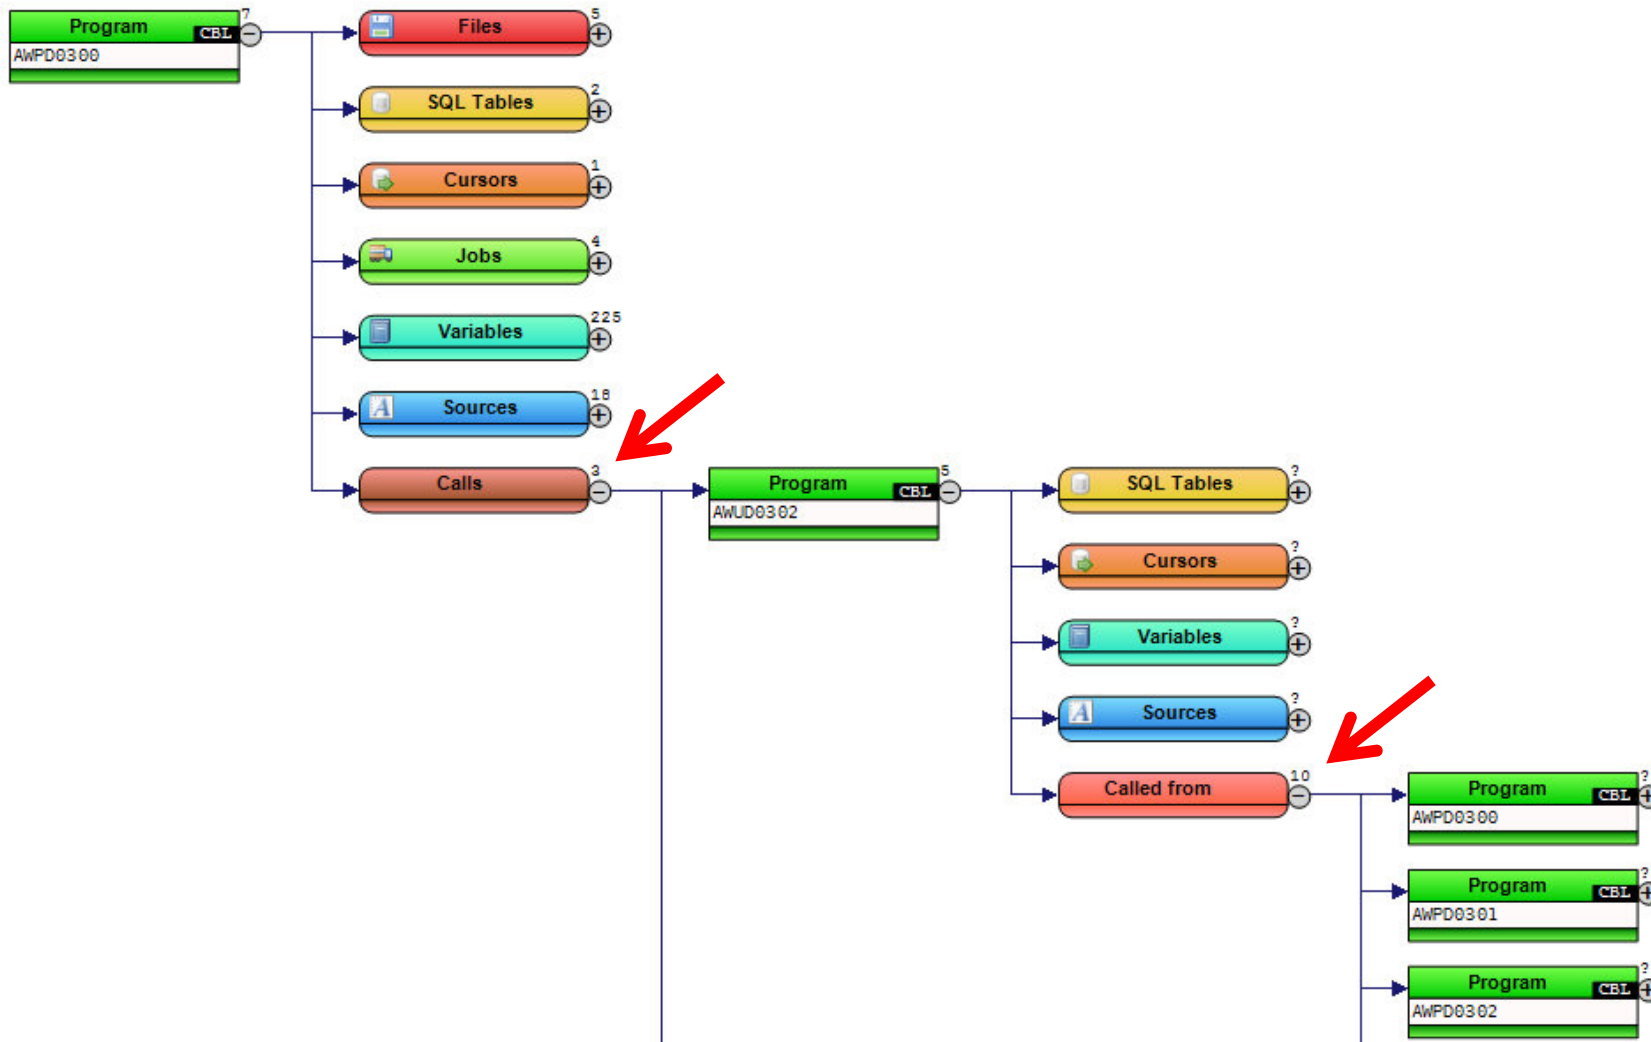

# 225 Variables are used in the Program

# Variable "E1-SATZ" has Level 01 contains 12 Variables of Level 05

18 physical Source Files  
have been scanned for this Program  
The Copybook of this Source File  
is also used in 79 other Programs

# The Program calls three others Program AWUD0302 is called by 10 others

# All displayed Entities can be selected in the HyperCube Repository

IBM on C:\ITPData\IBM\Hypercube\local - ITP Panorama V:4.3.2013.1029 - 64 Bit

Program Selection Queries Styles Windows Help

Statements Variables Literals Modules Files SQL Jobs Err+Info PROJECTS DOCUMENTS Start Browser(2)