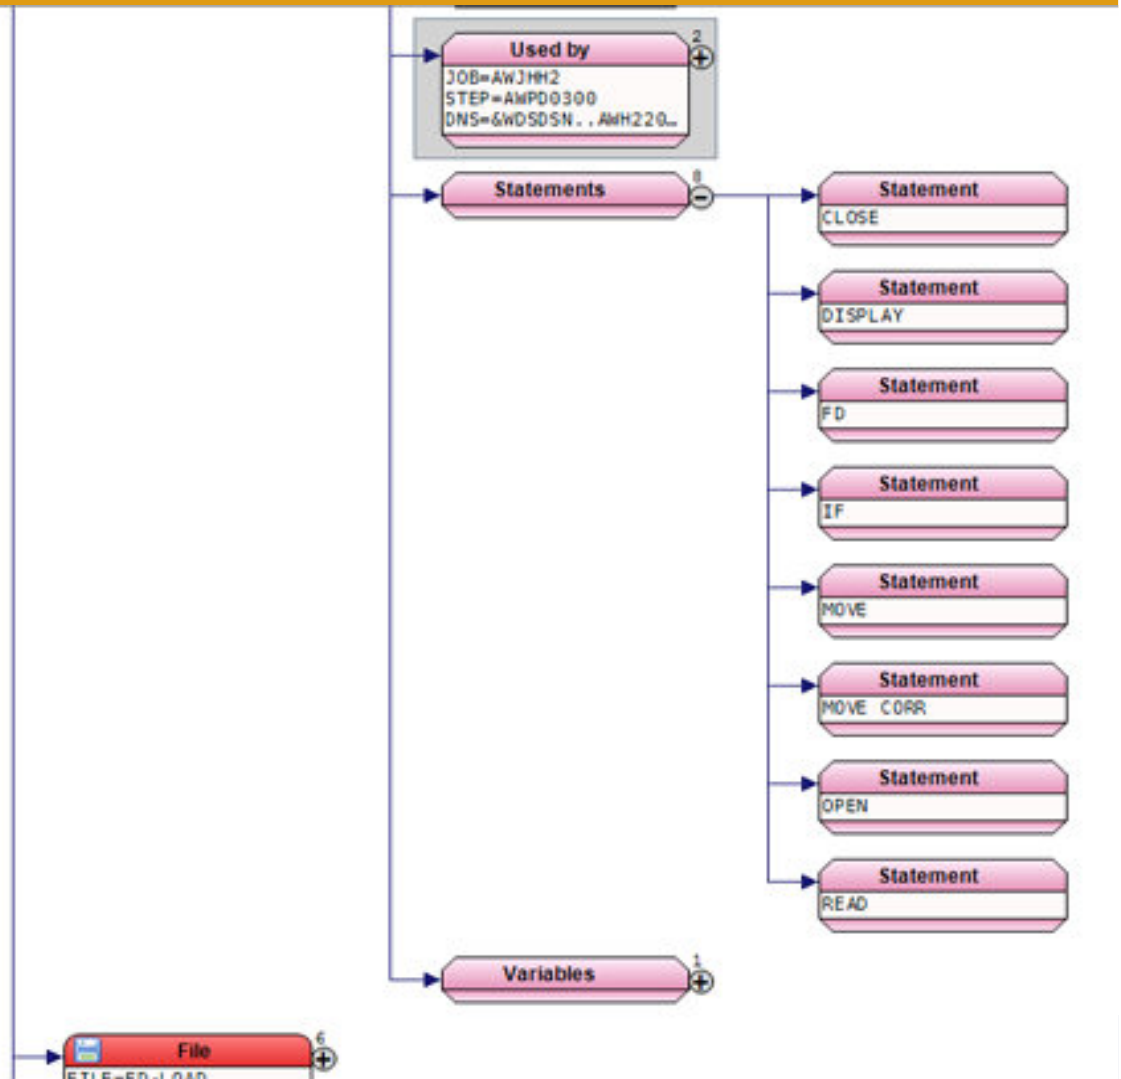

These Statements are used in the Program in connection with this File