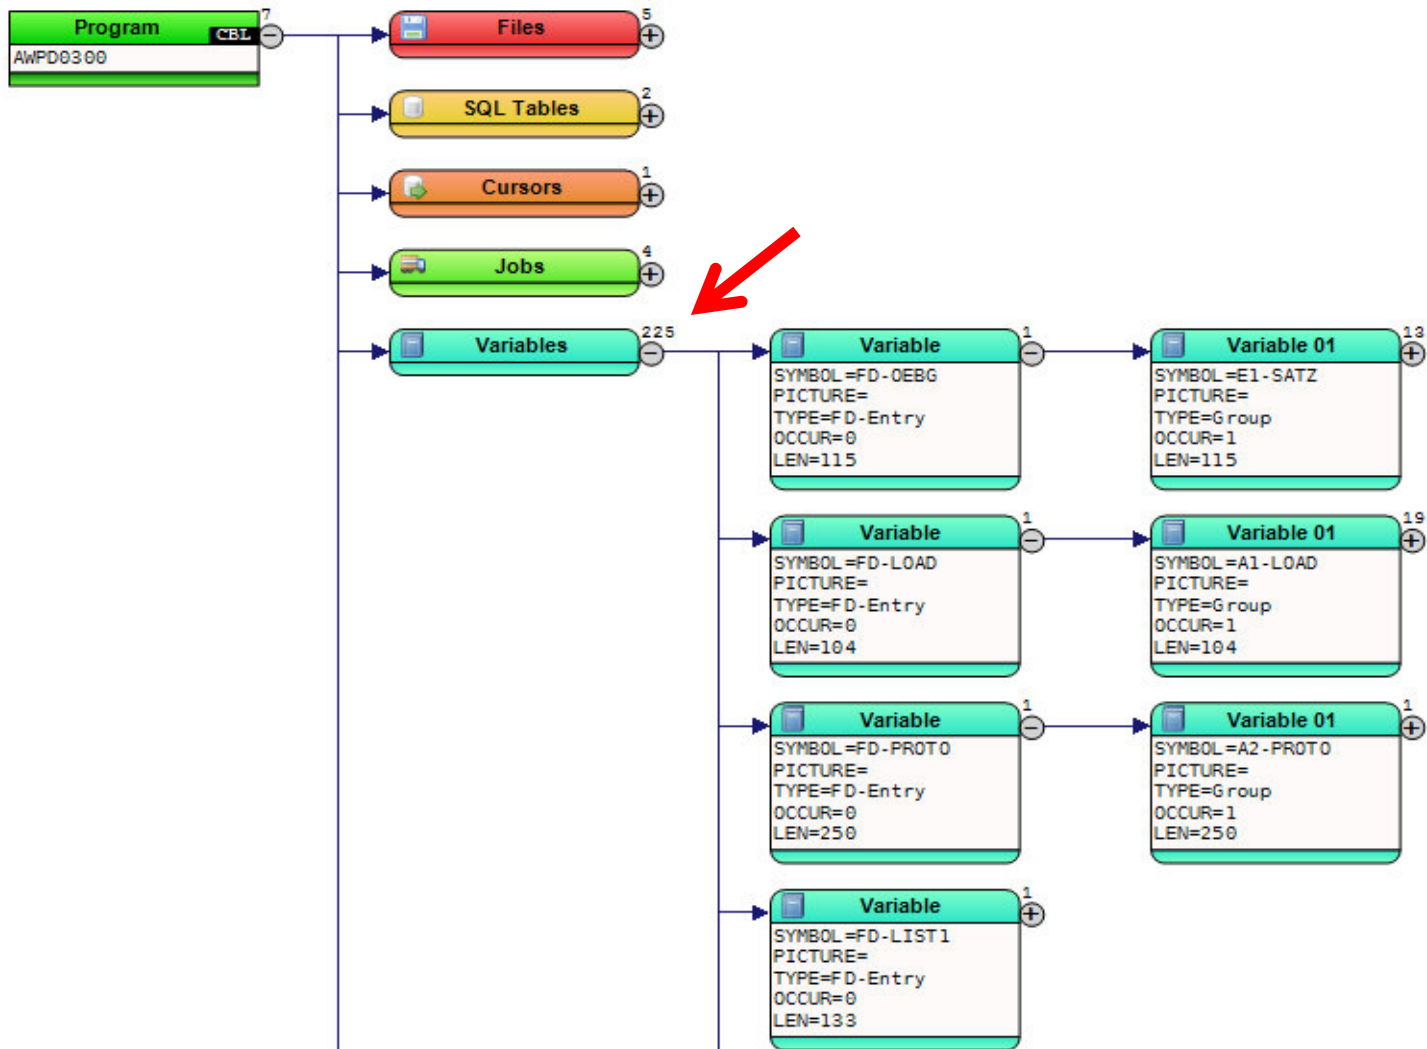

225 Variables are used in the Program