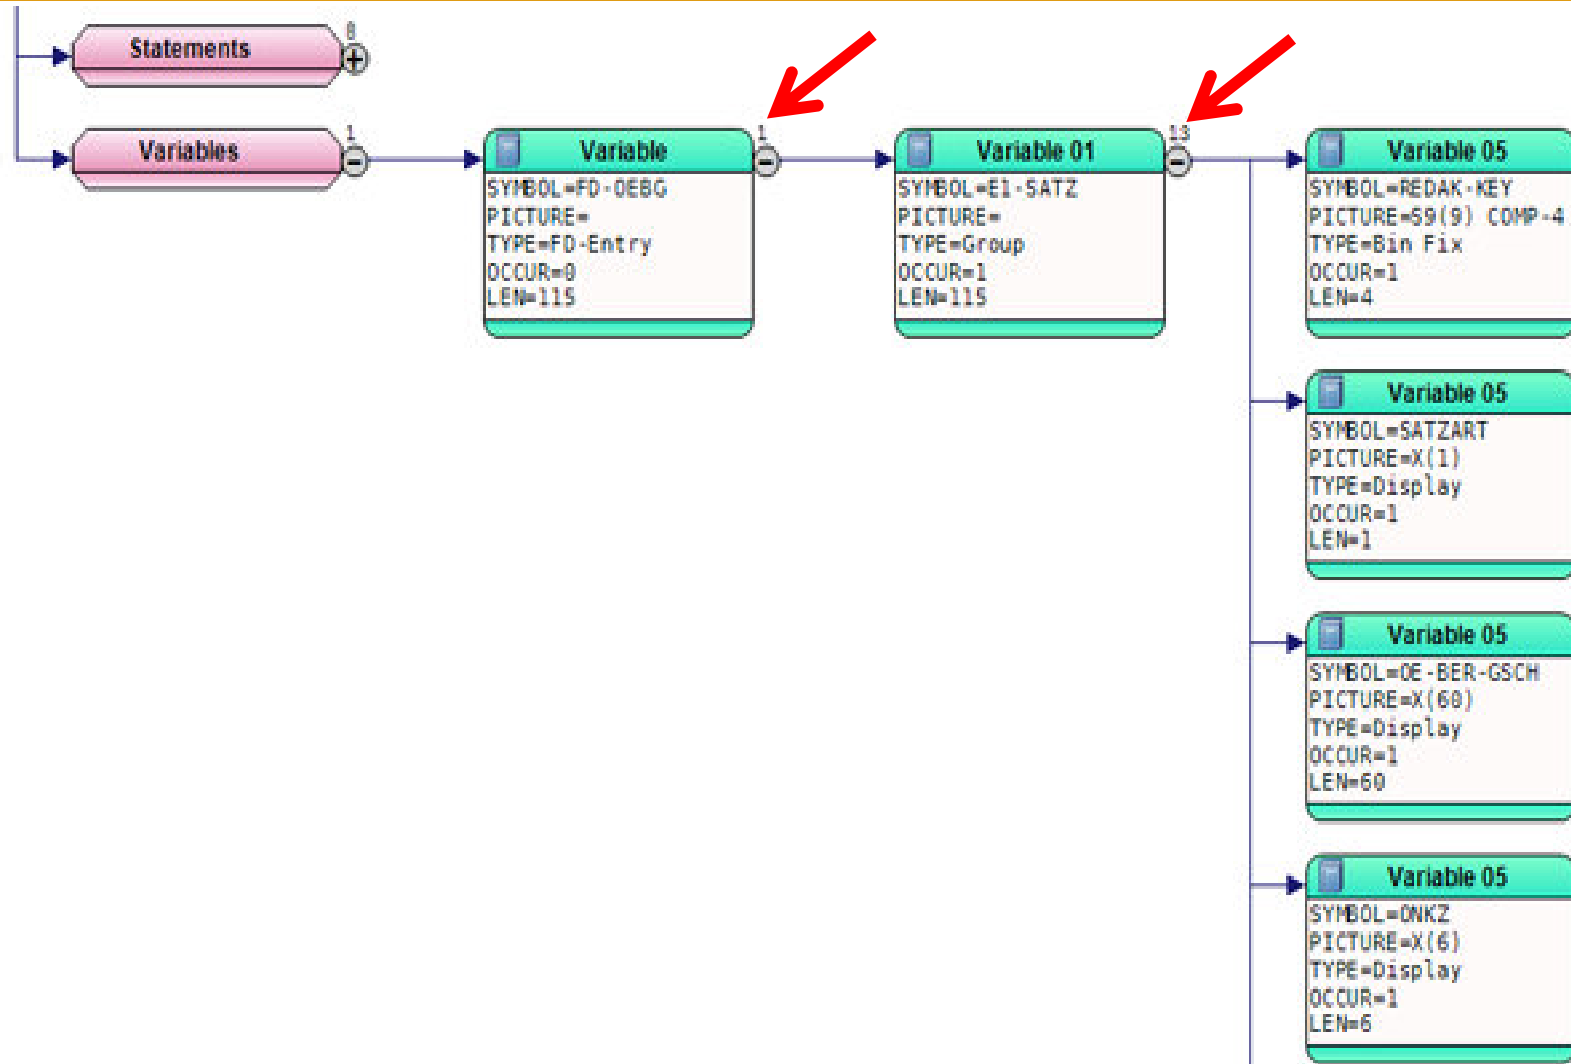

From this File only one Variable is used in this Program with its Subsets