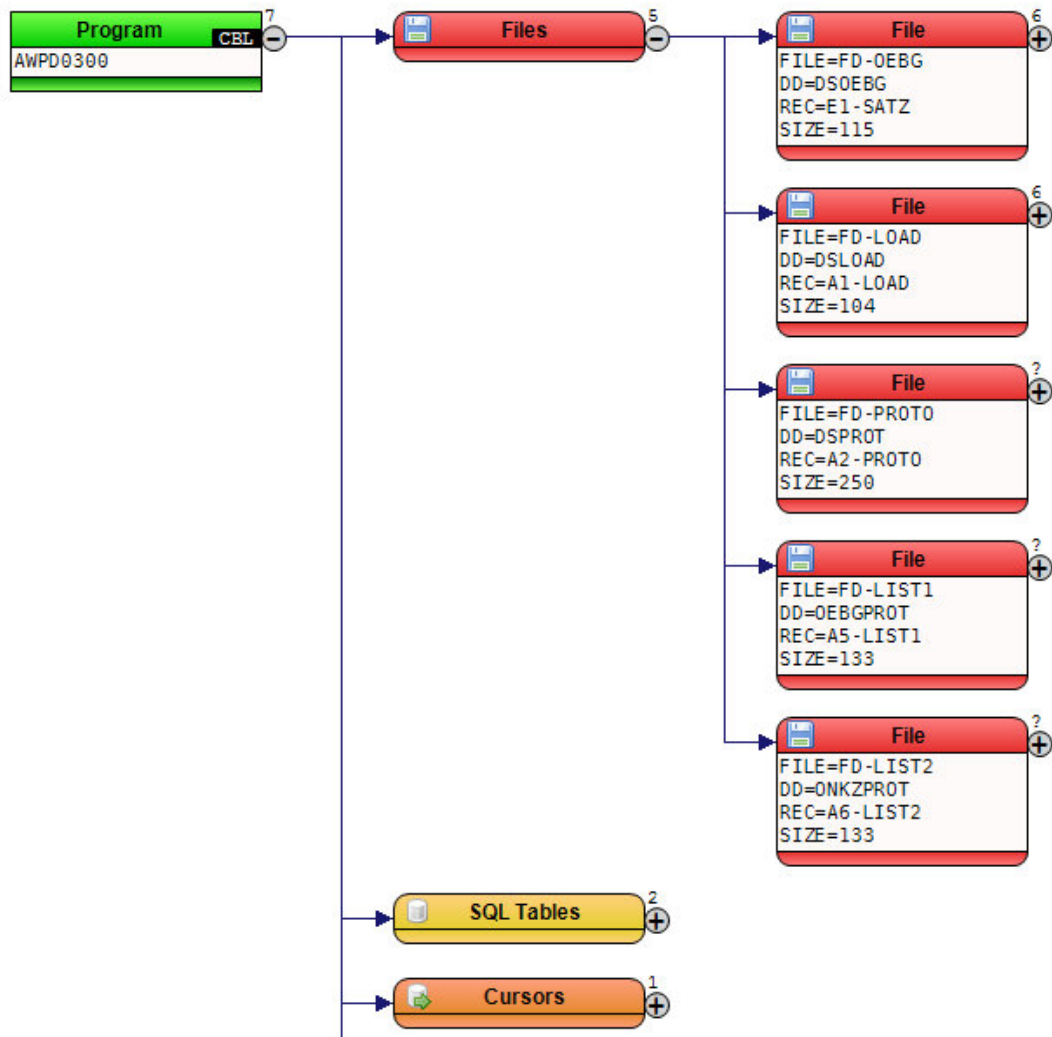

# Interactive Resource Browser of ITP-PANORAMA

A new graphical display of data  
retrieved from the source code

# Five Files are used by this Program

Entity Hierarchy:

- Program (7) CBL
  - Files (5)
  - SQL Tables (2)
  - Cursors (1)
  - Jobs (4)
  - Variables (225)
  - Sources (18)
  - Calls (3)
- Program (5) CBL
  - SQL Table (2)
  - Sources (2)
  - Called from (10)
- Program (2) CBL
  - Program (1) CBL