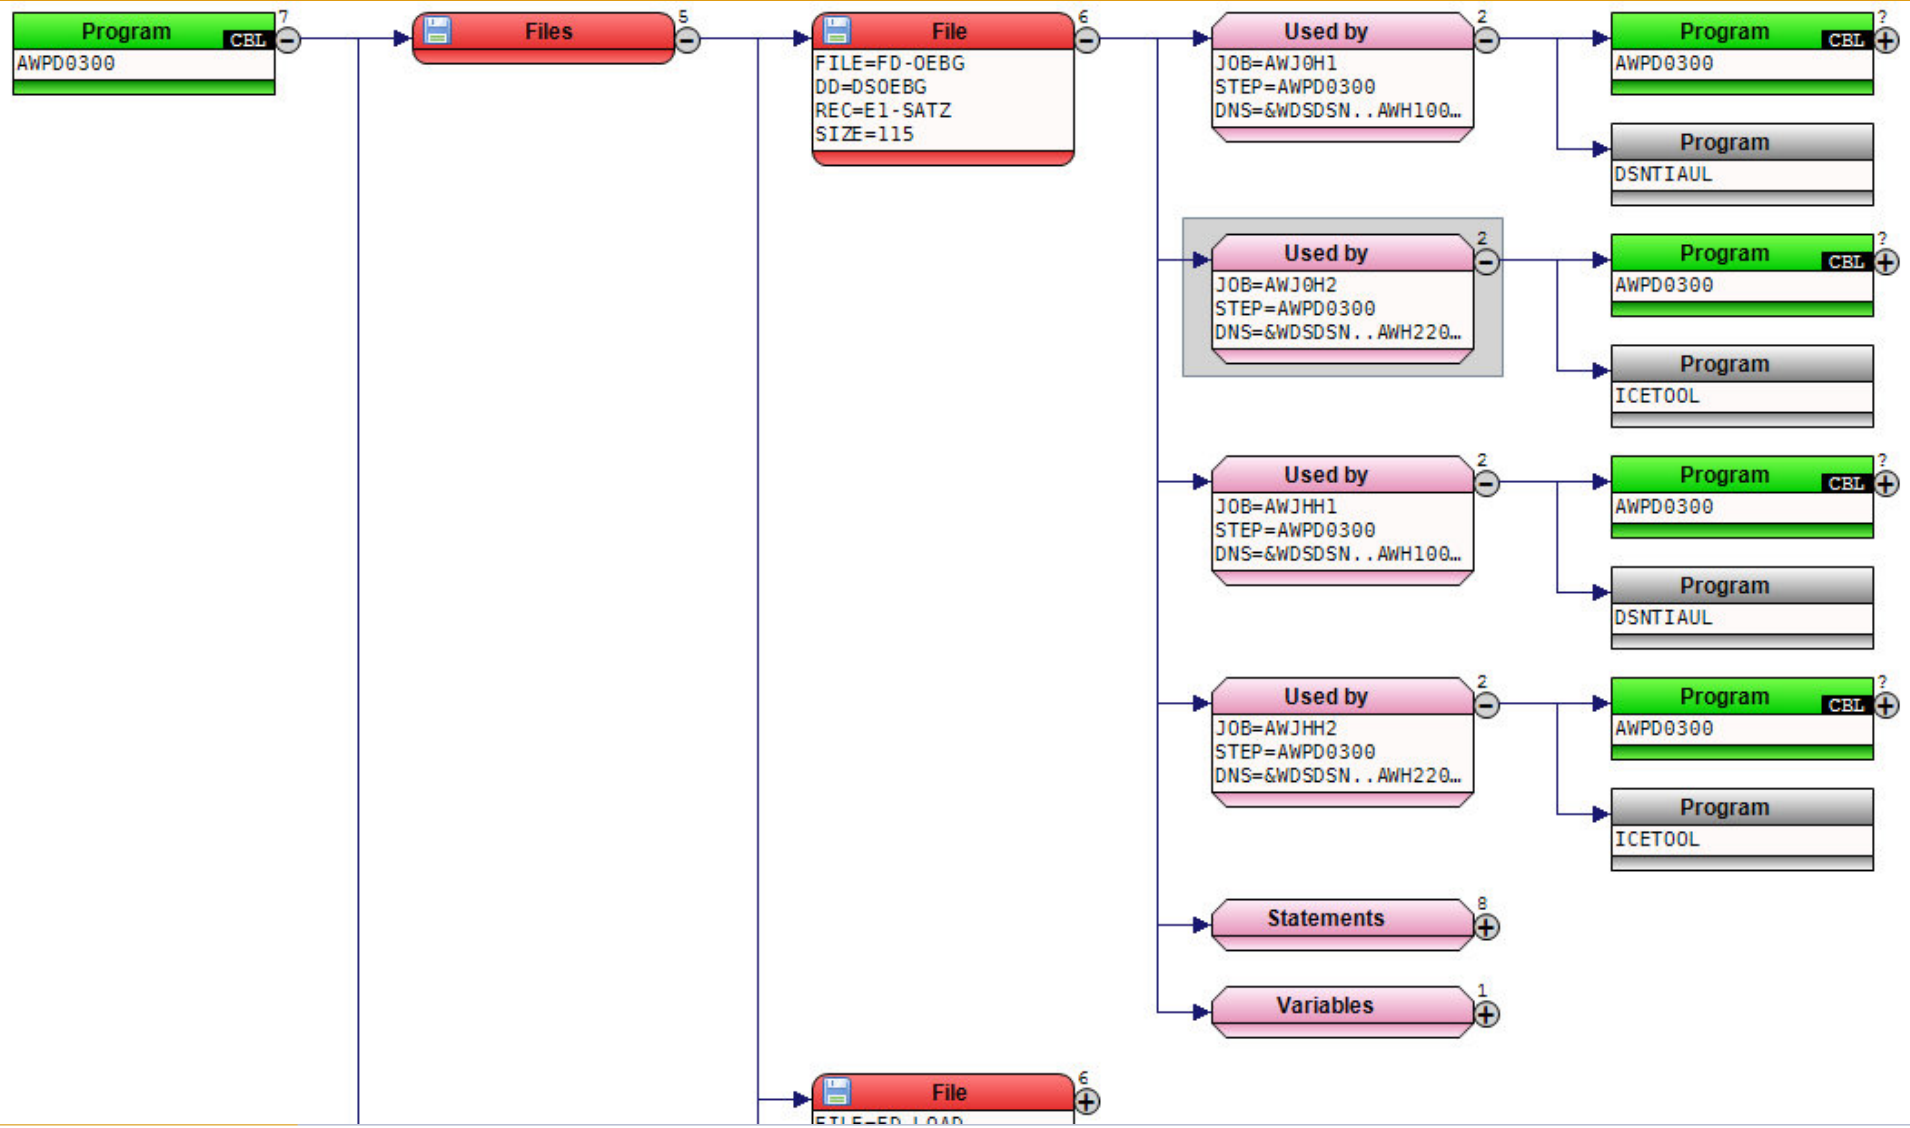

This File is used in four Jobs by this and other Programs