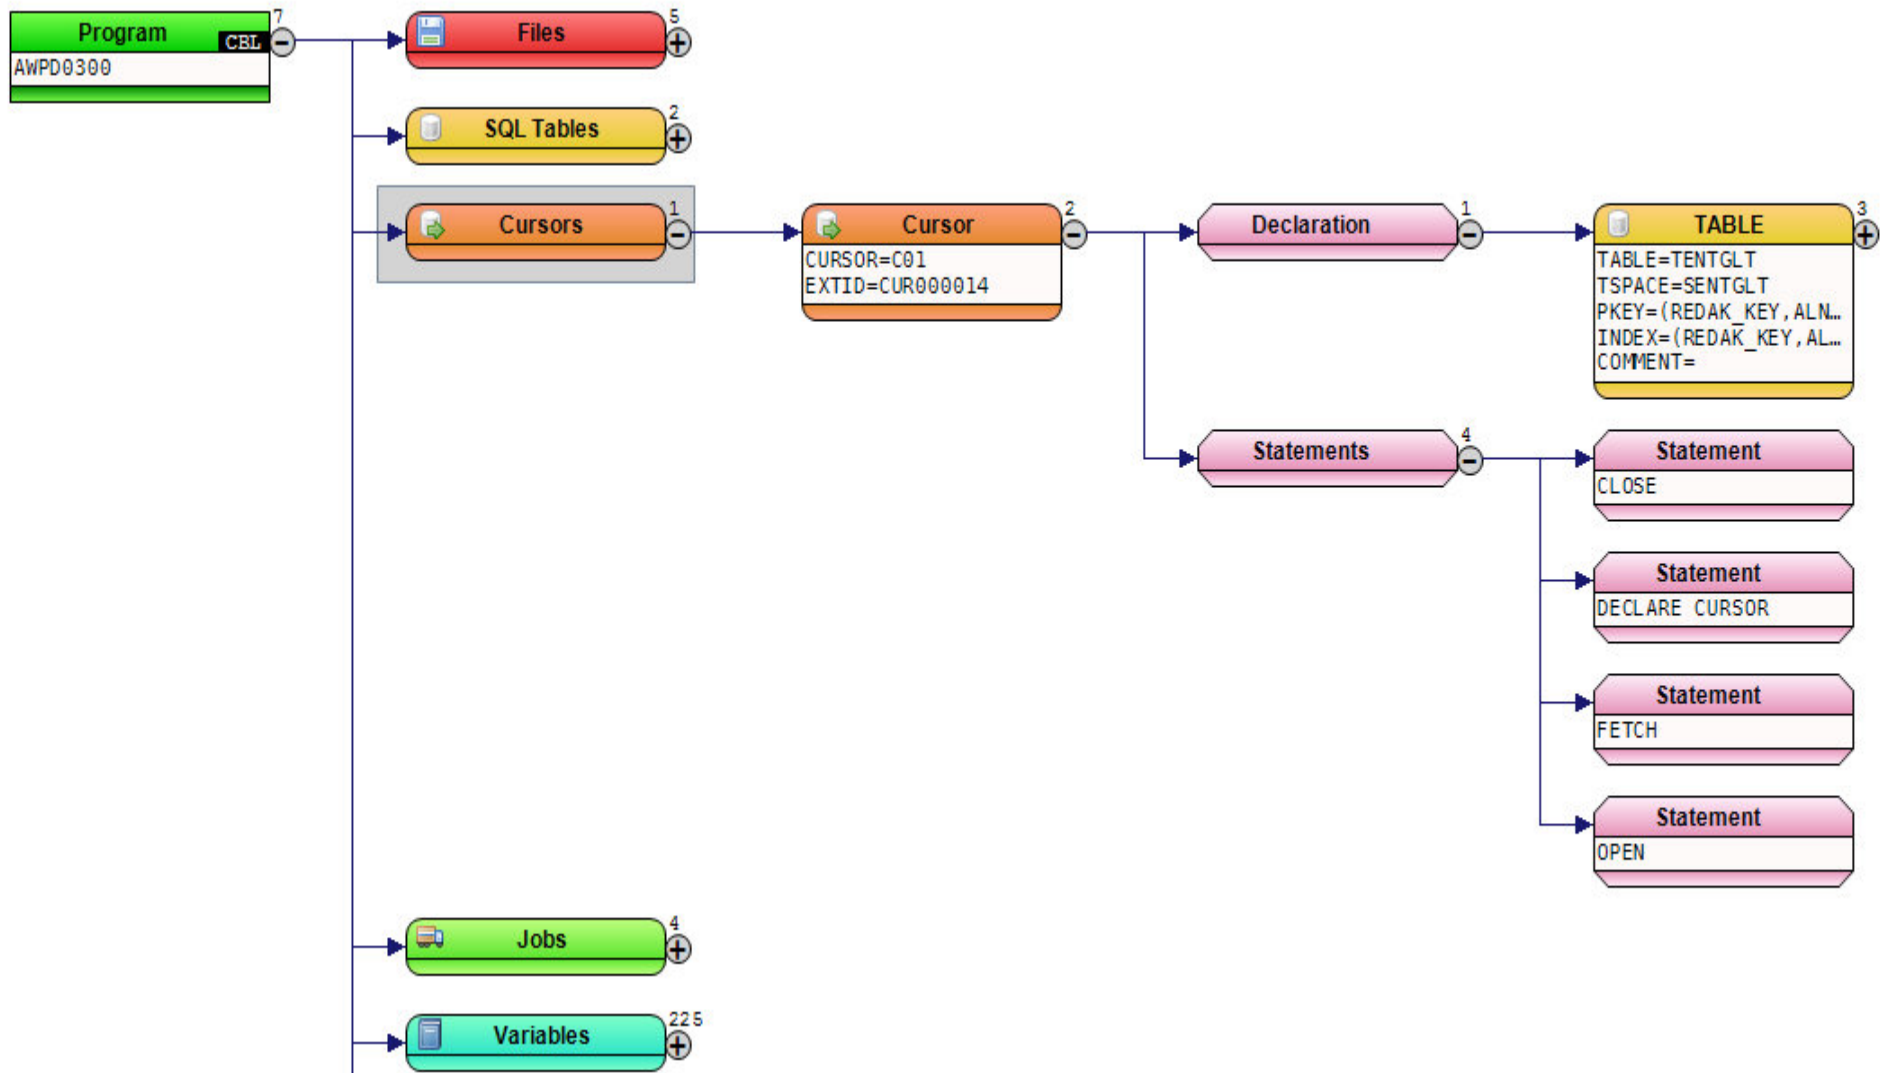

One Cursor is declared in the Program and used with four Statements