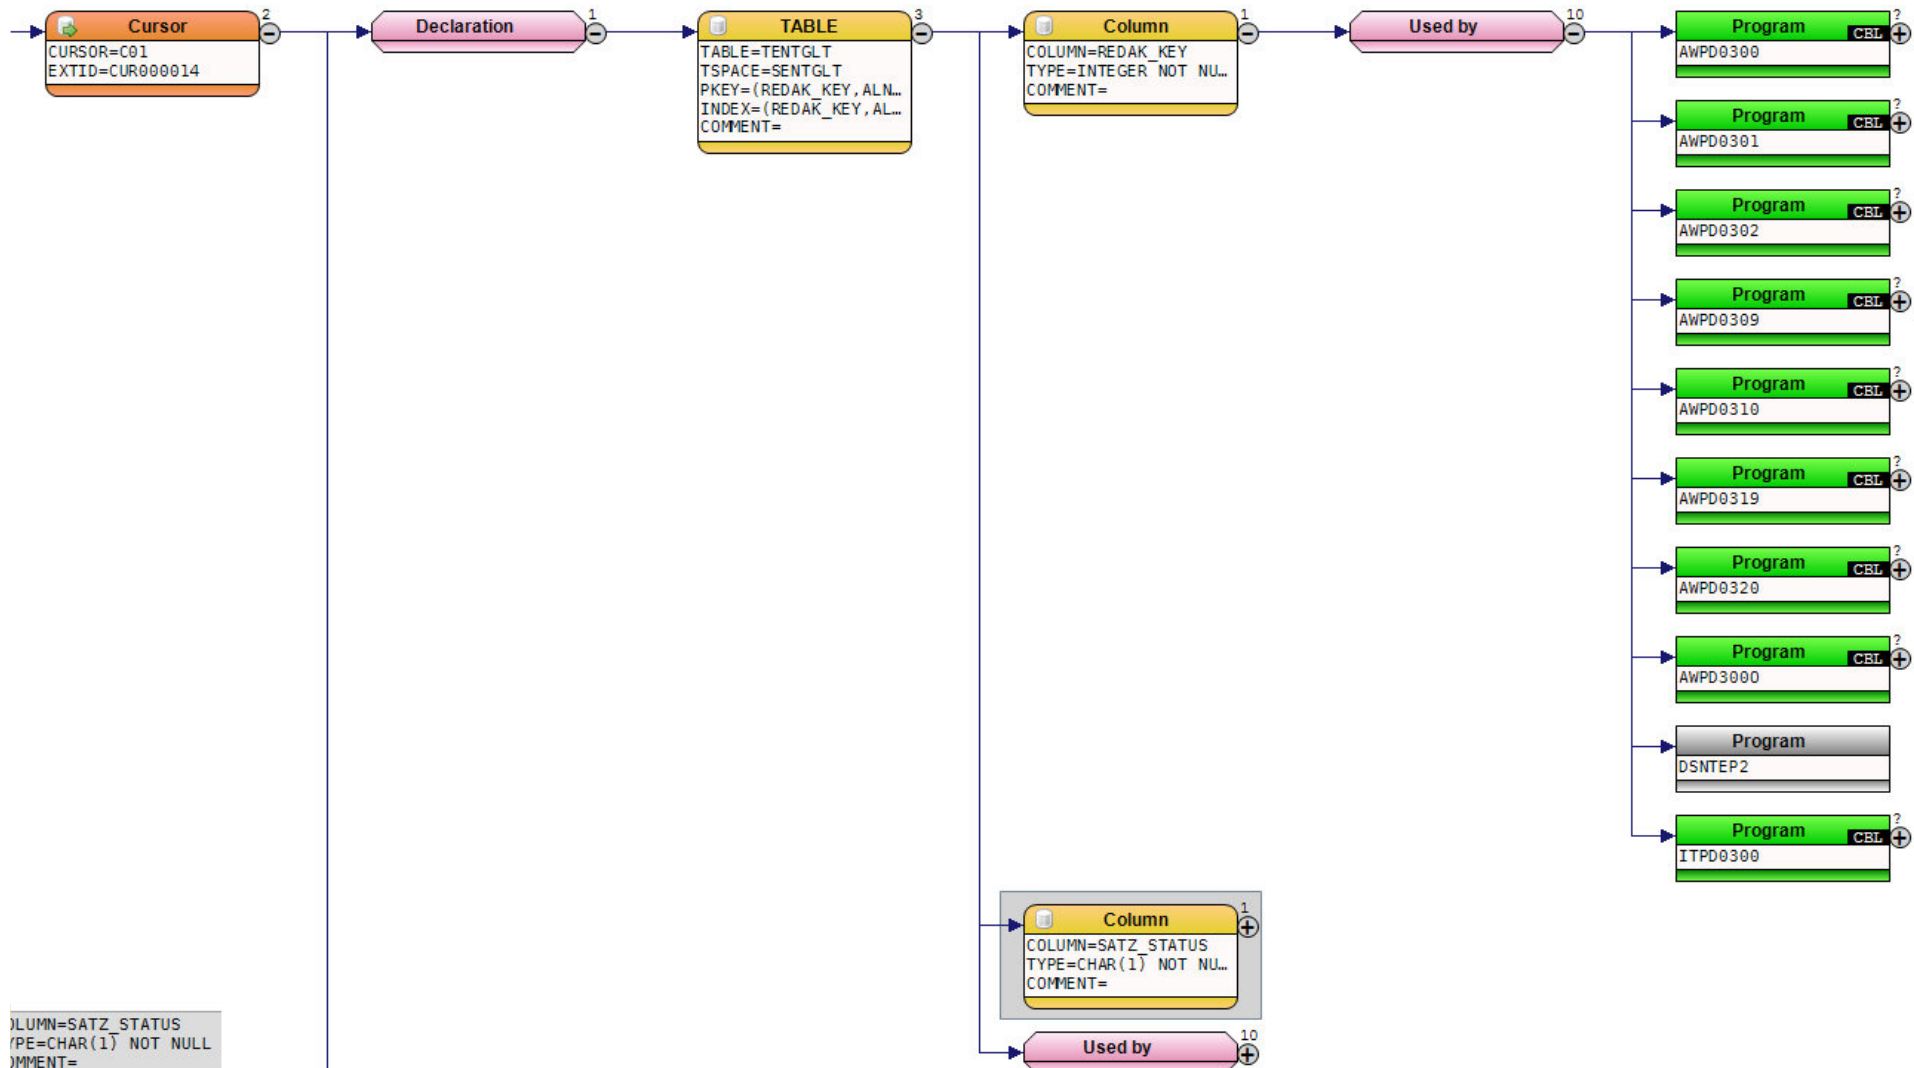

COLUMN=SATZ_STATUS
TYPE=CHAR(1) NOT NULL
COMMENT=